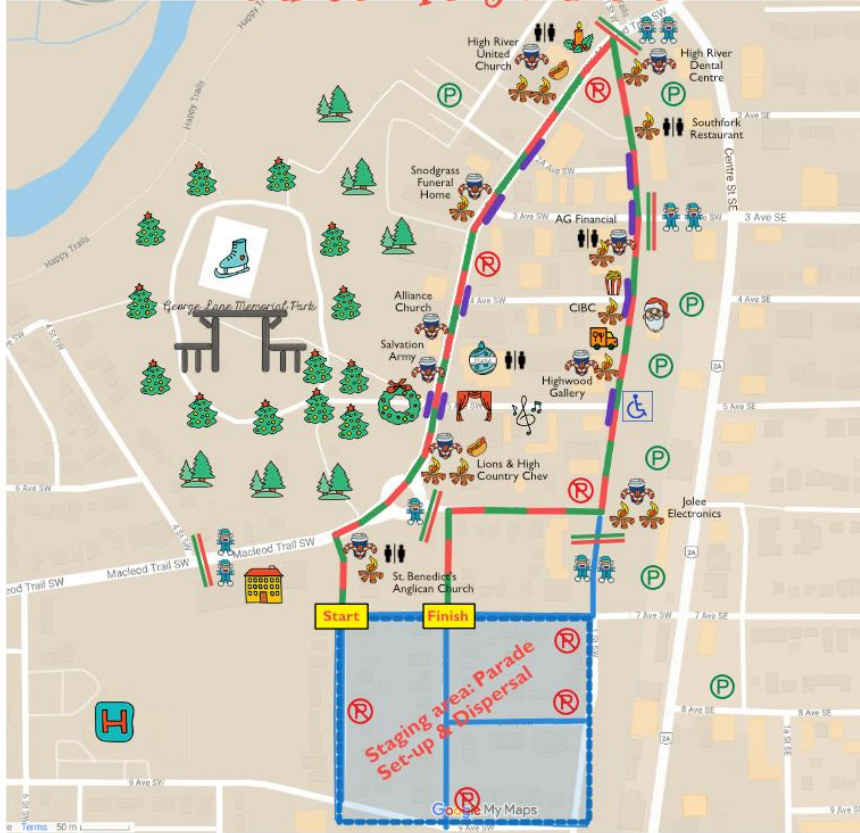

Santa Claus Parade 2019

Legend

- Fire Pit
 - Hot Chocolate & Candy
 - Hot Dogs
 - Kettle Corn
 - Hot Food Truck
 - Skating at George Lane Park
 - Volunteer
 - No parking 4-6pm
 - Public Washrooms
 - Light up GLP Ceremony @ 5pm
 - Carolling @ The Venue
 - Entertainment Stage
 - Meet & Greet with Special Guests
 - Start Parade Start @ 6:30pm
 - Finish Parade Finish
 - Santa at the Museum after parade to 9pm
 - High River Winter Market @ Memorial Centre
 - Gift of Hope Market @ United Church
 - Disabled Parking
 - Parking
 - Hospital
 - Spitzee School
- Barricades**
- Manned
 - Unmanned
- Streets**
- Staging
 - Parade Route